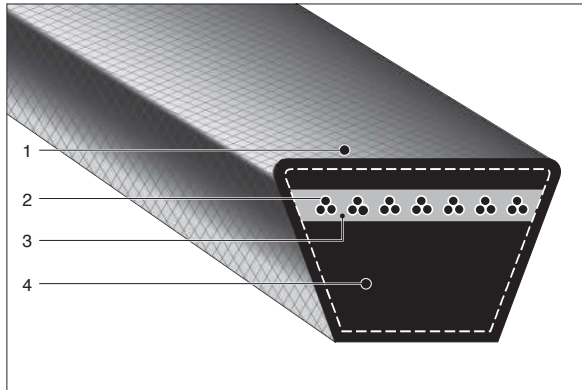

BANDO FRACTIONAL H.P. V-BELTS (FHP) AND MULTIPLE V-BELTS

Construction

- 1: Rubber impregnated canvas
- 2: Polyester tensile members
- 3: Chloroprene insulation rubber
- 4: Chloroprene compression rubber

Features

FHP V-BELTS

Bando FHP V-Belts are built for maximum tension control, drive uniformity, and long life, with minimum heat build-up and stretching on low horsepower electric motoros and gasoline engines. They are designed for high speed and short center distance.

MULTIPLE V-BELTS

For multiple drive, high speed, and high torque drives on light or heavy industrial or automotive machinery. Bando Multiple V-Belts have exceptional length stability and drive uniformity. Rigorous testing has shown these premium quality belts to have twice the service life and significantly greater transmission capacity than most other multiple V-Belts.

Dimensions

		Top width a	Thickness b	Angle θ
FHP	3L	10.0mm (0.38")	5.5mm (0.22")	40°
	4L	13.0mm (0.50")	8.0mm (0.31")	40°
	5L	17.0mm (0.66")	9.0mm (0.38")	40°
Multiple	M	10.0mm (0.38")	5.5mm (0.22")	40°
	A	12.7mm (0.50")	8.0mm (0.31")	40°
	B	16.7mm (0.66")	10.7mm (0.41")	40°
	C	22.2mm (0.88")	13.5mm (0.53")	40°
	D	32.0mm (1.25")	20.0mm (0.75")	40°
	E	40.0mm (1.50")	25.5mm (0.91")	40°