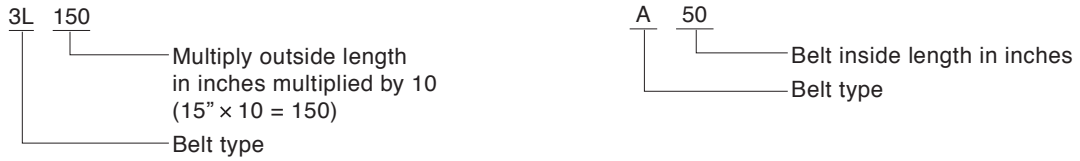

BANDO FRACTIONAL H.P. V-BELTS (FHP) AND MULTIPLE V-BELTS

Size Mark

Standard Sizes

※These sizes conform with RMA.

Type	Size code
3L	150, 160, 170, 180, 190, 200, 210, 220, 230, 240, 250, 260, 270, 280, 290, 300, 310, 320, 330, 340, 350, 360, 370, 380, 390, 400, 410, 420, 430, 440, 450, 460, 470, 480, 490, 500, 510, 520, 530, 540, 550, 560, 570, 580, 590, 600, 610, 620
4L	170, 180, 190, 200, 210, 220, 230, 240, 250, 260, 270, 280, 290, 300, 310, 320, 330, 340, 350, 360, 370, 380, 390, 400, 410, 420, 430, 440, 450, 460, 470, 480, 490, 500, 510, 520, 530, 540, 550, 560, 570, 580, 590, 600, 610, 620, 630, 640, 650, 660, 670, 680, 690, 700, 710, 720, 730, 740, 750, 760, 770, 780, 790, 800, 810, 820, 830, 840, 850, 860, 870, 880, 890, 900, 910, 920, 930, 940, 950, 960, 970, 980, 990, 1000
5L	230, 240, 250, 260, 270, 280, 290, 300, 310, 320, 330, 340, 350, 360, 370, 380, 390, 400, 410, 420, 430, 440, 450, 460, 470, 480, 490, 500, 510, 520, 530, 540, 550, 560, 570, 580, 590, 600, 610, 620, 630, 640, 650, 660, 670, 680, 690, 700, 710, 720, 730, 740, 750, 760, 770, 780, 790, 800, 810, 820, 830, 840, 850, 860, 870, 880, 890, 900, 910, 920, 930, 940, 950, 960, 970, 980, 990, 1000
M	20, 21, 22, 23, 24, 25, 26, 27, 28, 29, 30, 31, 32, 33, 34, 35, 36, 37, 38, 39, 40, 41, 42, 43, 44, 45, 46, 47, 48, 49, 50
A	20, 21, 22, 23, 24, 25, 26, 27, 28, 29, 30, 31, 32, 33, 34, 35, 36, 37, 38, 39, 40, 41, 42, 43, 44, 45, 46, 47, 48, 49, 50, 51, 52, 53, 54, 55, 56, 57, 58, 59, 60, 61, 62, 63, 64, 65, 66, 67, 68, 69, 70, 71, 72, 73, 74, 75, 76, 77, 78, 79, 80, 81, 82, 83, 84, 85, 86, 87, 88, 89, 90, 91, 92, 93, 94, 95, 96, 97, 98, 99, 100, 101, 102, 103, 104, 105, 106, 107, 108, 109, 110, 111, 112, 113, 114, 115, 116, 117, 118, 119, 120, 121, 122, 123, 124, 125, 126, 127, 128, 129, 130, 131, 132, 133, 134, 135, 136, 137, 138, 139, 140, 141, 142, 143, 144, 145, 146, 147, 148, 149, 150, 151, 152, 153, 154, 155, 156, 157, 158, 159, 160, 161, 162, 163, 164, 165, 166, 167, 168, 169, 170, 171, 172, 173, 174, 175, 176, 177, 178, 179, 180
B	25, 26, 27, 28, 29, 30, 31, 32, 33, 34, 35, 36, 37, 38, 39, 40, 41, 42, 43, 44, 45, 46, 47, 48, 49, 50, 51, 52, 53, 54, 55, 56, 57, 58, 59, 60, 61, 62, 63, 64, 65, 66, 67, 68, 69, 70, 71, 72, 73, 74, 75, 76, 77, 78, 79, 80, 81, 82, 83, 84, 85, 86, 87, 88, 89, 90, 91, 92, 93, 94, 95, 96, 97, 100, 101, 103, 105, 108, 111, 112, 120, 124, 128, 133, 136, 144, 158, 162, 173, 180, 195, 210, 225, 240, 255, 270, 285, 300, 315
C	51, 60, 68, 75, 81, 85, 90, 96, 105, 109, 112, 115, 120, 128, 136, 144, 150, 158, 162, 173, 180, 195, 210, 225, 240, 255, 270, 285, 300, 315, 330, 345, 360, 390, 420, 450, 480
D	120, 128, 144, 158, 162, 173, 180, 195, 210, 225, 240, 255, 270, 285, 300, 315, 330, 345, 360, 390, 420, 450, 480, 540, 600
E	180, 195, 210, 240, 270, 300, 330, 360, 390, 420, 480, 540, 600