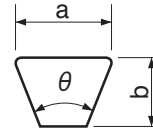

Dimensions

		Top width a	Thickness b	Angle θ
FHP	3L	10.0mm (0.38")	5.5mm (0.22")	40°
	4L	13.0mm (0.50")	8.0mm (0.31")	40°
	5L	17.0mm (0.66")	9.0mm (0.38")	40°
Multiple	M	10.0mm (0.38")	5.5mm (0.22")	40°
	A	12.7mm (0.50")	8.0mm (0.31")	40°
	B	16.7mm (0.66")	10.7mm (0.41")	40°
	C	22.2mm (0.88")	13.5mm (0.53")	40°
	D	32.0mm (1.25")	20.0mm (0.75")	40°
	E	40.0mm (1.50")	25.5mm (0.91")	40°