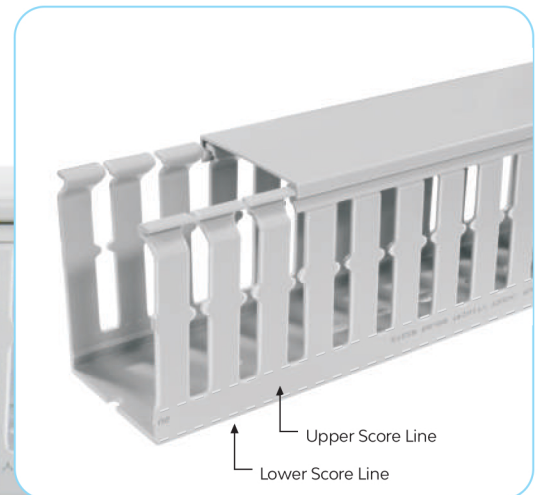

## Wiring Ducts - Wide Slot

SN	Article No.	Type	Description	Double Restricted Slot *	Duct Size WxH(mm)	Duct Size WxH(inch)	Meter/Box
1	01 17 02585	TWDW25X25LG2	Wiring Duct Wide Slot, Light Grey, 2 Meter	-	25 x 25	0.98 x 0.98	120
2	01 17 06928	TWDW25X30LG2	Wiring Duct Wide Slot, Light Grey, 2 Meter	-	25 x 30	0.98 x 1.18	96
3	01 17 02586	TWDW25X40LG2	Wiring Duct Wide Slot, Light Grey, 2 Meter	-	25 x 40	0.98 x 1.57	96
4	01 17 02587	TWDW25X45LG2	Wiring Duct Wide Slot, Light Grey, 2 Meter	-	25 x 45	0.98 x 1.77	96
5	01 17 02588	TWDW25X60LG2	Wiring Duct Wide Slot, Light Grey, 2 Meter	✓	25 x 60	0.98 x 2.36	72
6	01 17 02589	TWDW25X80LG2	Wiring Duct Wide Slot, Light Grey, 2 Meter	✓	25 x 80	0.98 x 3.15	48
7	01 17 02590	TWDW25X100LG2	Wiring Duct Wide Slot, Light Grey, 2 Meter	✓	25 x 100	0.98 x 3.94	48
8	01 17 06931	TWDW30X40LG2	Wiring Duct Wide Slot, Light Grey, 2 Meter	-	30 x 40	1.18 x 1.57	80
9	01 17 02591	TWDW30X80LG2	Wiring Duct Wide Slot, Light Grey, 2 Meter	✓	30 x 80	1.18 x 3.15	40
10	01 17 06512	TWDW40X25LG2	Wiring Duct Wide Slot, Light Grey, 2 Meter	-	40 x 25	1.57 x 0.98	96
11	01 17 02592	TWDW40X40LG2	Wiring Duct Wide Slot, Light Grey, 2 Meter	-	40 x 40	1.57 x 1.57	64
12	01 17 02593	TWDW40X60LG2	Wiring Duct Wide Slot, Light Grey, 2 Meter	✓	40 x 60	1.57 x 2.36	48
13	01 17 02594	TWDW40X80LG2	Wiring Duct Wide Slot, Light Grey, 2 Meter	✓	40 x 80	1.57 x 3.15	32
14	01 17 02595	TWDW40X100LG2	Wiring Duct Wide Slot, Light Grey, 2 Meter	✓	40 x 100	1.57 x 3.94	32
15	01 17 02596	TWDW45X45LG2	Wiring Duct Wide Slot, Light Grey, 2 Meter	-	45 x 45	1.77 x 1.77	64
16	01 17 04074	TWDW45X60LG2	Wiring Duct Wide Slot, Light Grey, 2 Meter	✓	45 x 60	1.77 x 2.36	48
17	01 17 06510	TWDW45X80LG2	Wiring Duct Wide Slot, Light Grey, 2 Meter	✓	45 x 80	1.77 x 3.15	32
18	01 17 02597	TWDW60X40LG2	Wiring Duct Wide Slot, Light Grey, 2 Meter	-	60 x 40	2.36 x 1.57	36
19	01 17 05297	TWDW60X45LG2	Wiring Duct Wide Slot, Light Grey, 2 Meter	-	60 x 45	2.36 x 1.77	36
20	01 17 02598	TWDW60X60LG2	Wiring Duct Wide Slot, Light Grey, 2 Meter	✓	60 x 60	2.36 x 2.36	36
21	01 17 02599	TWDW60X80LG2	Wiring Duct Wide Slot, Light Grey, 2 Meter	✓	60 x 80	2.36 x 3.15	24
22	01 17 02600	TWDW60X100LG2	Wiring Duct Wide Slot, Light Grey, 2 Meter	✓	60 x 100	2.36 x 3.94	24
23	01 17 02601	TWDW80X40LG2	Wiring Duct Wide Slot, Light Grey, 2 Meter	-	80 x 40	3.15 x 1.57	24
24	01 17 02602	TWDW80X60LG2	Wiring Duct Wide Slot, Light Grey, 2 Meter	✓	80 x 60	3.15 x 2.36	24
25	01 17 02603	TWDW80X80LG2	Wiring Duct Wide Slot, Light Grey, 2 Meter	✓	80 x 80	3.15 x 3.15	16
26	01 17 02604	TWDW80X100LG2	Wiring Duct Wide Slot, Light Grey, 2 Meter	✓	80 x 100	3.15 x 3.94	16
27	01 17 02605	TWDW100X60LG2	Wiring Duct Wide Slot, Light Grey, 2 Meter	✓	100 x 60	3.94 x 2.36	24
28	01 17 02682	TWDW100X80LG2	Wiring Duct Wide Slot, Light Grey, 2 Meter	✓	100 x 80	3.94 x 3.15	16
29	01 17 02606	TWDW100X100LG2	Wiring Duct Wide Slot, Light Grey, 2 Meter	✓	100 x 100	3.94 x 3.94	16
30	01 17 02684	TWDW120X80LG2	Wiring Duct Wide Slot, Light Grey, 2 Meter	✓	120 x 80	4.72 x 3.15	12
31	01 17 05307	TWDW150X100LG2	Wiring Duct Wide Slot, Light Grey, 2 Meter	✓	150 x 100	5.90 x 3.94	8