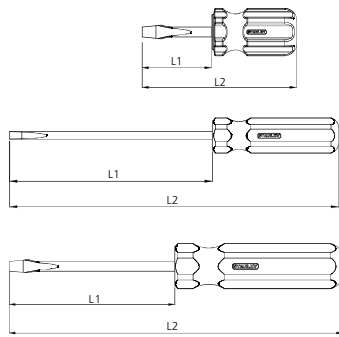

PVC HANDLE SLOTTED FLARED

- Comfortable handle
- Chrome plated Cr-V bar resists corrosion
- Magnetic tips for secure grip on fasteners
- Color coordinated handles: red (standard), blue (Phillips®), black (Torx)