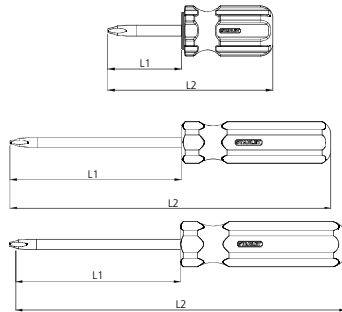

SLOTTED FLARED

Tip Size	Bar Length (mm)	Total Length (mm)
3.2mm	50	114
	75	139
	100	164
	150	214
3.5mm	200	264
	250	314
5mm	75	164
	100	189
	150	239
	200	289
	250	339
6mm	300	389
	38	89
	75	181
8mm	100	206
	150	256
	150	277
	250	377

TORX

Tip Size	Bar Length (mm)	Total Length (mm)
T10	100	246
T15		
T20		
T25		
T30		

TACK CLAW

Tip Size	Tip Size	Total Length (mm)
6mm	100	263

PVC HANDLE PHILLIPS®

- Comfortable handle
- Chrome plated Cr-V bar resists corrosion
- Magnetic tips for secure grip on fasteners
- Color coordinated handles: red (standard), blue (Phillips®), black (Torx)

Retail SKU #	Bulk SKU #	Description	Tip Size	L1 (mm)	L2 (mm)	Box Qty
STHT69138-8	STHT69138-8B	PVC Handle PH0 X 75mm	PH0	75	139	12
STHT69177-8	STHT69177-8B	PVC Handle PH0 X 100mm	PH0	100	164	12
STHT69139-8	STHT69139-8B	PVC Handle PH1 X 38mm	PH1	38	89	12
STHT69178-8	STHT69178-8B	PVC Handle PH1 X 75mm	PH1	75	164	12
STHT69141-8	STHT69141-8B	PVC Handle PH1 X 100mm	PH1	100	189	12
STHT69179-8	STHT69179-8B	PVC Handle PH1 X 150mm	PH1	150	239	12
STHT69142-8	STHT69142-8B	PVC Handle PH1 X 250mm	PH1	250	339	12
STHT69144-8	STHT69144-8B	PVC Handle PH2 X 38mm	PH2	38	89	12
STHT69145-8	STHT69145-8B	PVC Handle PH2 X 100mm	PH2	100	206	12
STHT69180-8	STHT69180-8B	PVC Handle PH2 X 150mm	PH2	150	256	12
STHT69146-8	STHT69146-8B	PVC Handle PH2 X 200mm	PH2	200	306	12
STHT69147-8	STHT69147-8B	PVC Handle PH2 X 250mm	PH2	250	356	12
STHT69148-8	STHT69148-8B	PVC Handle PH3 X 150mm	PH3	150	277	6
STHT69150-8	-	PVC Handle PH4 X 200mm	PH4	200	384	6

PVC HANDLE TACK CLAW

- Comfortable handle
- Chrome plated Cr-V bar resists corrosion
- Ideal for nail pulling

SKU #	Description	Tip Size	L1 (mm)	L2 (mm)	Box Qty
STHT69168-8	PVC Handle 6mm X 100mm	6mm	100	263	12