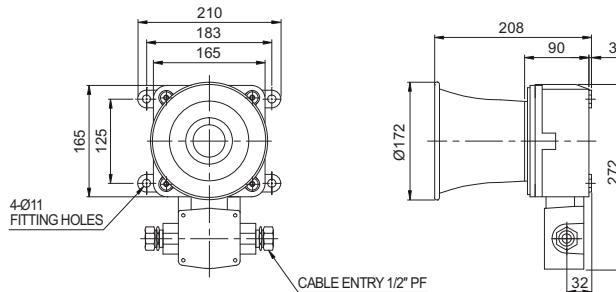

### 2 Cable Entry Terminal Box Type Technical Diagram

(Units : mm)

SEWN30-2T

SEWN50-2T

### Customization

- Cable gland available
  - 3/4"PF cable entry (Standard : 1/2"PF)
  - 2 cable entries terminal box :  
Customized terminal box available with two cable entries in opposite directions (Model number : SEWN30-2T, SEWN50-2T)
  - Brass housing product :  
Brass housing products provide improved corrosion resistance.
- ※ Color will be MUNSELL No. 7.5BG 7/2 when released.
- External threading of sound line (Model number : -LC)