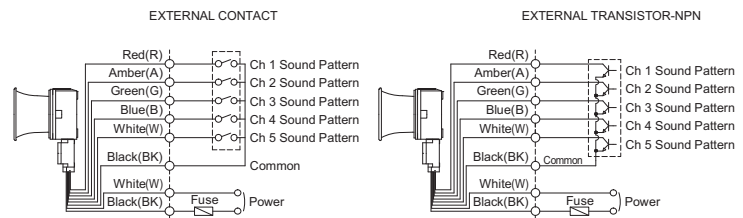

SEWN30 SERIES-DC/AC
SEWN50 SERIES-DC/AC