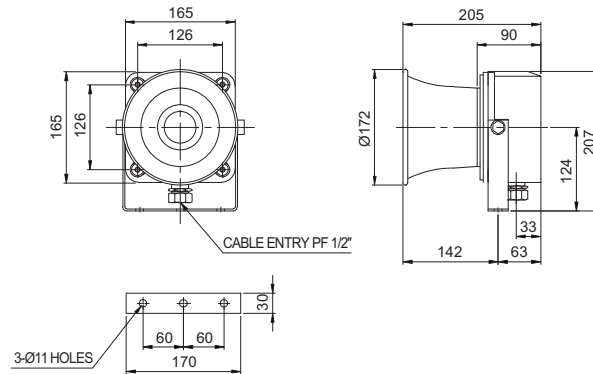

### Technical Diagram

(Units : mm)

SEWN50E

SEWN50L

SEWN50T

Warning/  
Signal/  
Stackable

Signal &  
Electric Horn/  
Speakers

Vessels and  
Heavy-Duty  
Equipment