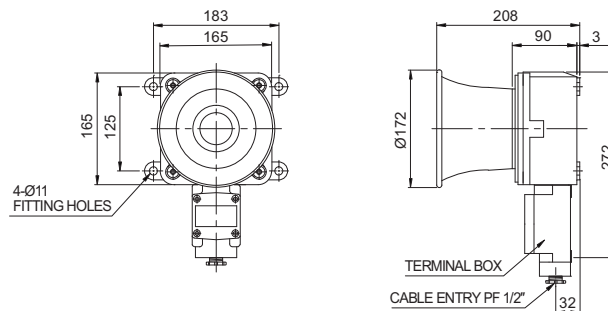

### Technical Diagram

(Units : mm)

SEWN50E

SEWN50L

SEWN50T

Warning/  
Signal/  
Stackable

Signal &  
Electric Horn/  
Speakers

Vessels and  
Heavy-Duty  
Equipment