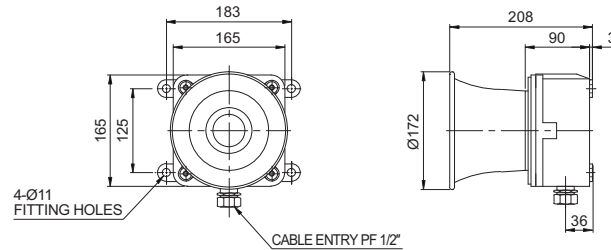

Technical Diagram

(Units : mm)

SEWN50E