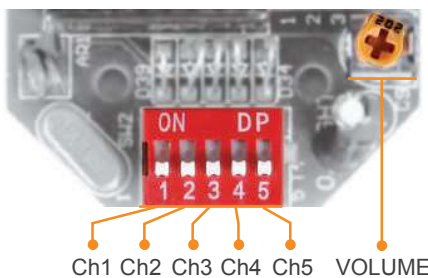

Sound Selection and Wiring Instructions

- Standard type : Select sound using the switch inside the unit. When you turn on the dip switch for each channel the sound is turned on.
- Customized type : Select sound using the external contact(LC)
  You can select the audible sound pattern using external contacts or transistor with a customized external sound line(Model number : -LC)
- Product can be wired regardless of polarity