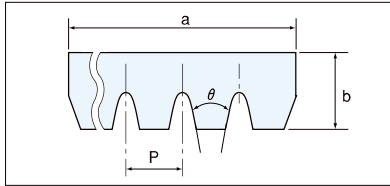

Cross-Sectional Diagram

(Unit: mm)

Sign	Belt Type	J	PK	L
a		2.34×N	3.56×N	4.70×N
b		3.80	5.00	7.50
P		2.34	3.56	4.70
θ (°)		40	40	40

* N:No.of Ribs

Standard Sizes for Industrial RIBSTAR Belt

J				PK				L			
Product Code	Effective Length (mm)	Product Code	Effective Length (mm)	Product Code	Effective Length (mm)	Product Code	Effective Length (mm)	Product Code	Effective Length (mm)	Product Code	Effective Length (mm)
180J	457	440J	1,118	PK600	600	PK1250	1,250	345L	876	580L	1,473
190J	483	445J	1,130	PK615	615	PK1280	1,280	350L	889	590L	1,499
200J	508	450J	1,143	PK630	630	PK1320	1,320	355L	902	600L	1,524
210J	533	460J	1,168	PK650	650	PK1360	1,360	360L	914	615L	1,562
220J	559	470J	1,194	PK690	690	PK1400	1,400	370L	940	635L	1,613
235J	597	480J	1,219	PK710	710	PK1450	1,450	375L	953	650L	1,651
240J	610	490J	1,245	PK730	730	PK1500	1,500	380L	965	655L	1,664
245J	622	500J	1,270	PK750	750	PK1550	1,550	385L	978	675L	1,715
250J	635	510J	1,295	PK775	775	PK1600	1,600	390L	991	680L	1,727
260J	660	520J	1,321	PK800	800	PK1650	1,650	395L	1,003	690L	1,753
270J	686	525J	1,334	PK825	825	PK1700	1,700	400L	1,016	695L	1,765
280J	711	530J	1,346	PK850	850	PK1750	1,750	405L	1,029	725L	1,842
285J	724	540J	1,372	PK875	875	PK1800	1,800	410L	1,041	750L	1,905
290J	737	550J	1,397	PK900	900	PK1850	1,850	415L	1,054	765L	1,943
300J	762	560J	1,422	PK925	925	PK1900	1,900	420L	1,067	770L	1,956
310J	787	580J	1,473	PK950	950	PK1950	1,950	425L	1,080	780L	1,981
315J	800	590J	1,499	PK975	975	PK2000	2,000	430L	1,092	815L	2,070
320J	813	600J	1,524	PK1000	1,000	PK2120	2,120	450L	1,143	835L	2,121
330J	838	610J	1,549	PK1030	1,030	PK2240	2,240	460L	1,168	845L	2,146
340J	864	620J	1,575	PK1060	1,060	PK2360	2,360	470L	1,194	865L	2,197
345J	876	630J	1,600	PK1090	1,090	PK2500	2,500	480L	1,219	880L	2,235
350J	889	650J	1,651	PK1120	1,120	PK2650	2,650	500L	1,270	915L	2,324
360J	914	660J	1,675	PK1150	1,150	PK2800	2,800	510L	1,295	930L	2,362
370J	940	665J	1,689	PK1180	1,180	PK3000	3,000	520L	1,321	975L	2,477
375J	953	690J	1,753	PK1220	1,220			540L	1,372	990L	2,515
380J	965	700J	1,778					550L	1,397	1065L	2,705
390J	991	730J	1,854					560L	1,422	1120L	2,845
400J	1,016	750J	1,905					565L	1,435	1150L	2,921
410J	1,041	760J	1,930					570L	1,448		
415J	1,054	770J	1,956								
420J	1,067	780J	1,981								
425J	1,080	820J	2,083								
430J	1,092	890J	2,260								
435J	1,105	900J	2,286								

- Many more sizes are available for PK type. Please contact us for sizes beyond the standard size.