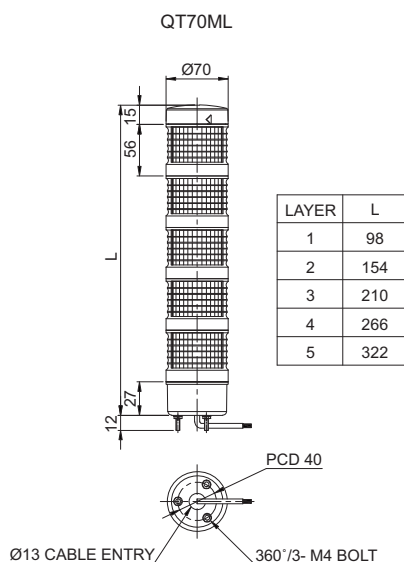

## Ø70mm Multi-Functional Modular LED Tower Lights

### QT70ML Ø70mm Direct Mount Modular LED Tower Lights

Consist of LED module and base module

#### Specifications

Model number	Layer	Voltage	Current	Certificates	Weight	Color
QT70ML QT70MLF	1	DC12V	0.100A	CE DC only	0.17kg	● R-Red
		DC24V	0.050A		0.17kg	
		AC110V	0.020A		0.18kg	
		AC220V	0.020A		0.18kg	
	2	DC12V	0.200A		0.25kg	● R-Red ● G-Green
		DC24V	0.100A		0.25kg	
		AC110V	0.040A		0.26kg	
		AC220V	0.040A		0.26kg	
	3	DC12V	0.300A		0.32kg	● R-Red ● A-Amber ● G-Green
		DC24V	0.150A		0.32kg	
		AC110V	0.060A		0.33kg	
		AC220V	0.060A		0.33kg	
	4	DC12V	0.400A		0.40kg	● R-Red ● A-Amber ● G-Green ● B-Blue
		DC24V	0.200A		0.40kg	
		AC110V	0.080A		0.41kg	
AC220V		0.080A	0.41kg			
5	DC12V	0.500A	0.47kg	● R-Red ● A-Amber ● G-Green ● B-Blue ● W-White		
	DC24V	0.250A	0.47kg			
	AC110V	0.100A	0.48kg			
	AC220V	0.100A	0.48kg			

#### Technical Diagram (Units : mm)