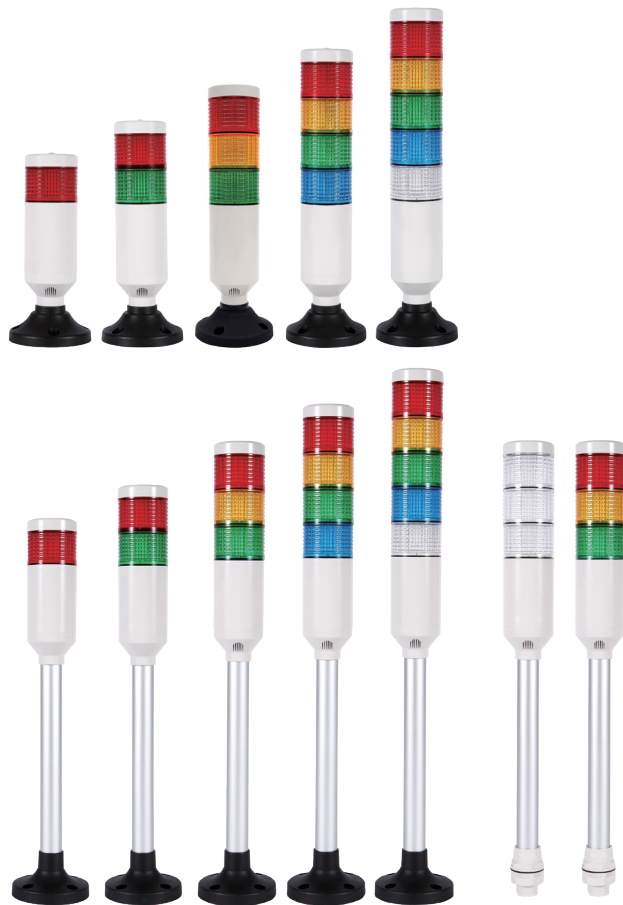

# PL4 Series D45mm LED Tower Light

PL4 Series is multifunctional 45mm LED Tower Light. It features low maintenance and high energy efficiency.

## Product Feature

- 1~5 Stacks
- Built-in Buzzer: 75±5dB
- Various operating voltages
- High visibility from every angle through prism-cut lens
- Various mounting options and accessories