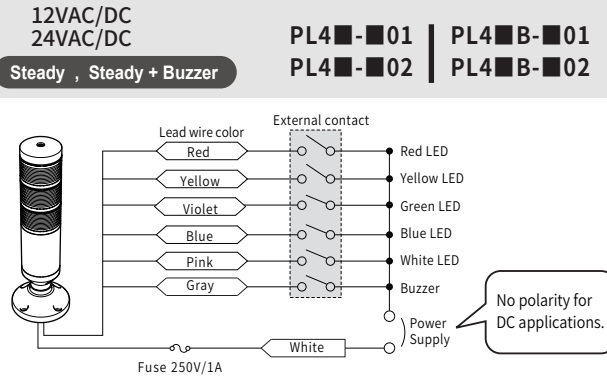

## Optional Parts

### Aluminum Mount base

MAM-DS32 aluminum

※ In case of PL4P type, there is no change in total length although the Aluminum mount base is replaced.

## Connection Diagram

⚠ Attention  
Do not connect the power line and flashing or steady lines. (Orange wire)  
It may cause damage to the product.

⚠ Attention  
Do not connect the power line and flashing or steady lines. (Orange wire, Sky blue wire)  
It may cause damage to the product.