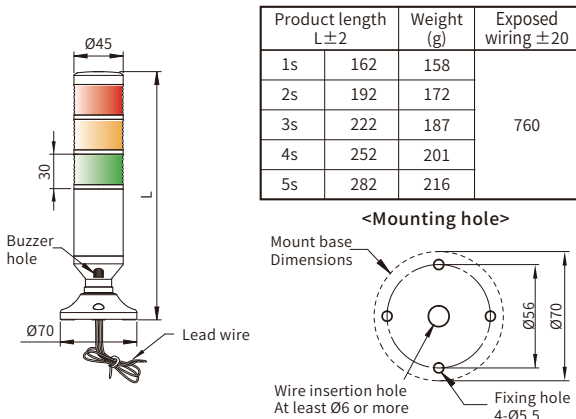

Dimensions <Unit: mm>

▼ PL4M type

▼ PL4G type

▼ PL4P type

Optional Parts

Aluminum Mount base

※ In case of PL4P type, there is no change in total length although the Aluminum mount base is replaced.

Connection Diagram

⚠ Attention
Do not connect the power line and flashing or steady lines. (Orange wire)
It may cause damage to the product.

⚠ Attention
Do not connect the power line and flashing or steady lines. (Orange wire, Sky blue wire)
It may cause damage to the product.