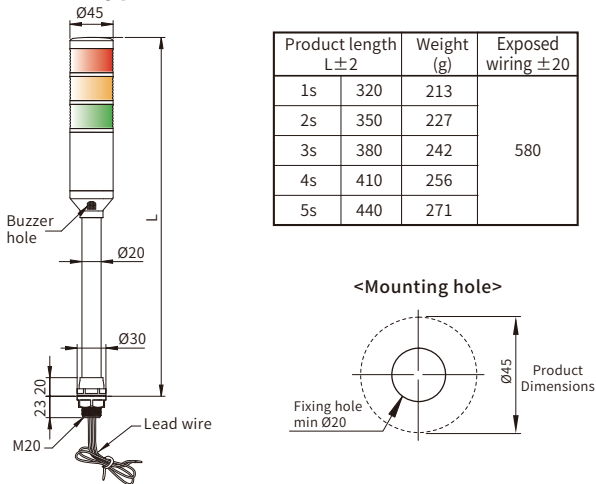

Dimensions <Unit: mm>

▼ PL4M type

▼ PL4G type