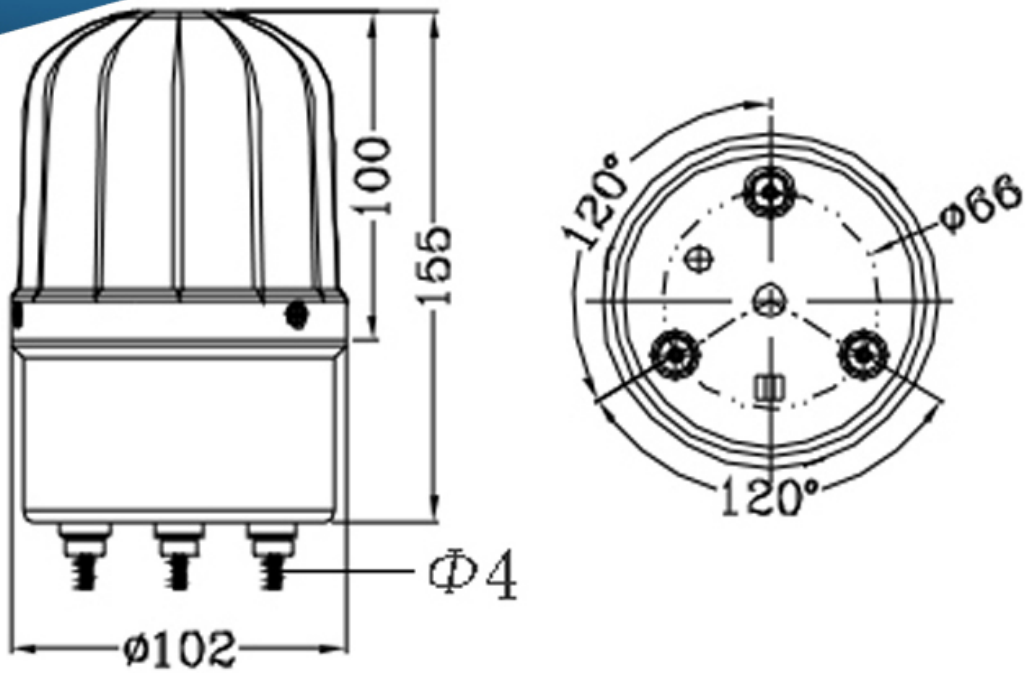

Light Mode: Rotary Light

Installation: Bolt Bottom

Power Supply: AC/DC

Color: ■ ■ ■ ■

Working Temperature: -30°C~70°C

Working Humidity: 10% ~90%

02

Product size