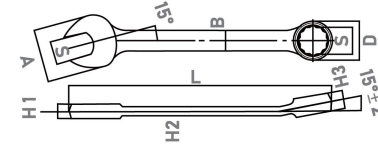

Socket & Ratchet kit

Socket 10pcs Set

JAN: 4952520408315

Content

3/8in.DR. 10sockets
Accessories

Description

10,11,12,13,14,15,17,19,22,24 :mm
3/8 DR. Quick Release Ratchet / Extension Bars:6

20pcs. 1/2 in.DR. Socket Set

JAN: 4952520408322

Content

1/2 in.DR. 13sockets
Accessories

Description

8,10,12,13,14,15,17,19,22,24,27,30,32 :mm
Quick Release Ratchet Handle 72T
Extension Bars:5", 10"
Spark Plug Sockets 16,21 mm
Sliding T-Bar / Universal Joint

Wrench

Combination Wrench

Number	Size mm	Length mm	Dimension :mm						JAN (4952520)
			A	B	D	H1	H2	H3	
ACS-10	10	141.5	21.9	9.2	15.4	5.0	3.3	6.7	408339
ACS-12	12	161.5	25.9	11.2	18.4	5.4	3.7	7.4	408346
ACS-14	14	182.0	30.4	13.2	20.9	5.9	4.1	8.3	408353
ACS-17	17	212.5	36.4	15.2	25.9	6.8	4.7	10.0	408360
ACS-19	19	232.0	40.9	16.7	28.9	7.4	5.2	10.7	408377
ACS-21	21	253.0	45.4	17.7	31.9	7.9	5.7	11.7	408384

Double Open Wrench

Number	Size mm	Length mm	Dimension :mm						JAN (4952520)
			A1	A2	B	H1	H2	H3	
ADS-0607	6x7	123.0	15.9	17.4	8.0	3.3	2.1	408391	
ADS-0809	8x9	142.0	19.4	21.4	9.5	3.6	2.6	408407	
ADS-1011	10x11	159.0	22.4	24.4	10.5	4.6	2.7	408414	
ADS-1213	12x13	174.0	25.9	27.9	12.1	5.1	3.1	408421	
ADS-1415	14x15	188.0	30.4	32.4	13.6	5.6	3.5	408438	
ADS-1617	16x17	208.0	34.4	36.4	15.1	6.0	4.1	408445	