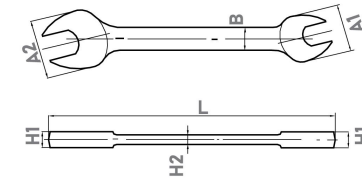

Socket & Ratchet kit

Socket 10pcs Set

JAN: 4952520408315

Content

3/8in.DR. 10sockets
Accessories

Description

10,11,12,13,14,15,17,19,22,24 :mm
3/8 DR. Quick Release Ratchet / Extension Bars:6

20pcs. 1/2 in.DR. Socket Set

JAN: 4952520408322

Content

1/2 in.DR. 13sockets
Accessories

Description

8,10,12,13,14,15,17,19,22,24,27,30,32 :mm
Quick Release Ratchet Handle 72T
Extension Bars:5", 10"
Spark Plug Sockets 16,21 mm
Sliding T-Bar / Universal Joint

Wrench

Combination Wrench

Number	Size mm	Length mm	Dimension :mm						JAN (4952520)
			A	B	D	H1	H2	H3	
ACS-10	10	141.5	21.9	9.2	15.4	5.0	3.3	6.7	408339
ACS-12	12	161.5	25.9	11.2	18.4	5.4	3.7	7.4	408346
ACS-14	14	182.0	30.4	13.2	20.9	5.9	4.1	8.3	408353
ACS-17	17	212.5	36.4	15.2	25.9	6.8	4.7	10.0	408360
ACS-19	19	232.0	40.9	16.7	28.9	7.4	5.2	10.7	408377
ACS-21	21	253.0	45.4	17.7	31.9	7.9	5.7	11.7	408384

Double Open Wrench

Number	Size mm	Length mm	Dimension :mm						JAN (4952520)
			A1	A2	B	H1	H2	H3	
ADS-0607	6x7	123.0	15.9	17.4	8.0	3.3	2.1	408391	
ADS-0809	8x9	142.0	19.4	21.4	9.5	3.6	2.6	408407	
ADS-1011	10x11	159.0	22.4	24.4	10.5	4.6	2.7	408414	
ADS-1213	12x13	174.0	25.9	27.9	12.1	5.1	3.1	408421	
ADS-1415	14x15	188.0	30.4	32.4	13.6	5.6	3.5	408438	
ADS-1617	16x17	208.0	34.4	36.4	15.1	6.0	4.1	408445	